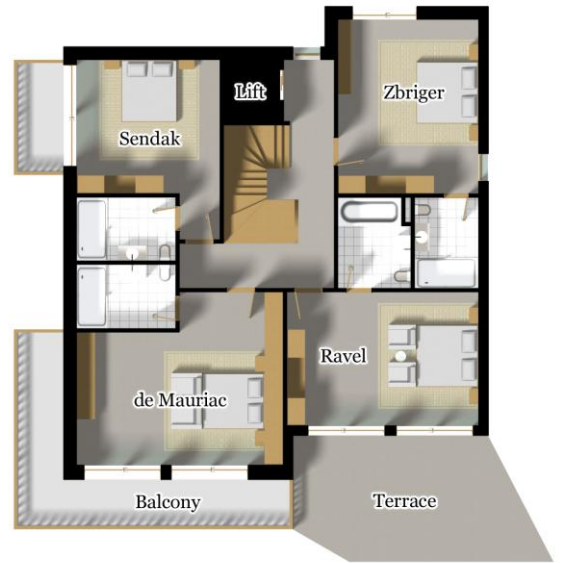

De Mauriac

Twin or Superking size bed. En-suite bathroom with shower. Opens to balcony, view across Zermatt to Matterhorn.

Sendak

Twin or Superking size bed. En-suite bathroom with shower. Opens to private balcony, view across Zermatt to Matterhorn.

Zbriger

Twin or Superking size bed. En-suite bathroom with shower.

Ravel

Twin or Superking size bed. En-suite bathroom with bath and handheld shower. Opens onto terrace. View across Zermatt to Matterhorn.

Micklewhite

Twin or Superking size bed. En-suite bathroom with bath and handheld shower. Opens onto terrace, access to hot tub. View across Zermatt to Matterhorn.

Facilities

Wellness area with Sauna, Massage room, Shower, WC

Study area with guest computer, printer and phone

Secure wireless internet throughout

Floor 1

Floor 2

Floor 3

Floor 4